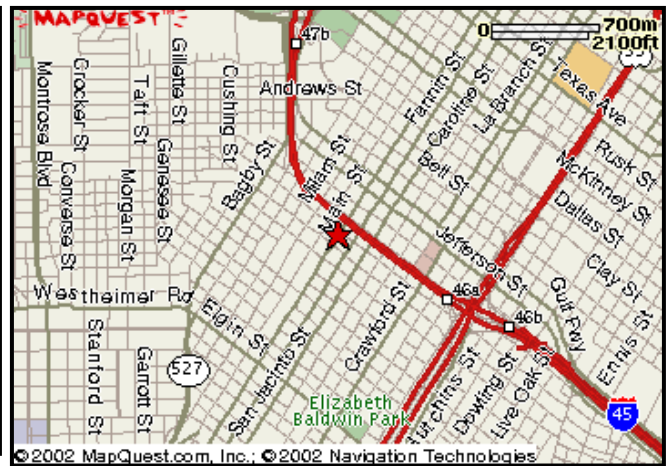

Texas Express Houston

- HOUSTON area (Northwest) drop-off/pick-up will be at the HOUSTON METRO Northwest park-n-ride:
18502 Hempstead Highway
Houston, TX 77065
- HOUSTON area (Downtown) drop-off ONLY will be at the DOWNTOWN Greyhound Station:
2121 Main St.
Houston, TX 77002
- The HOUSTON bus will arrive at the HOUSTON METRO Northwest park-n-ride at approximately 7:00 p.m. and continue on to the downtown Greyhound Station at approximately 7:45 p.m.
- The HOUSTON bus will depart ONLY from the HOUSTON METRO Northwest park-n-ride at 4:00 p.m. and arrive back on campus 7:00 p.m.
- HOUSTON roundtrip tickets **\$39** (plus service charges).

Northwest

Downtown

Area Map