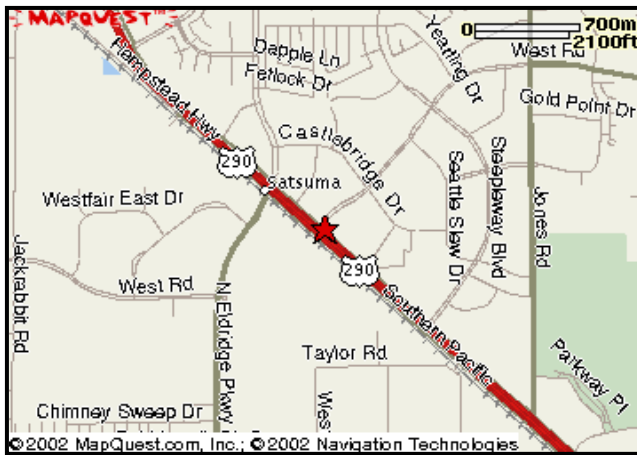

Texas Express Houston

- HOUSTON area (Northwest) drop-off/pick-up will be at the HOUSTON METRO Northwest park-n-ride:
18502 Hempstead Highway
Houston, TX 77065
- HOUSTON area (Downtown) drop-off ONLY will be at the DOWNTOWN Greyhound Station:
2121 Main St.
Houston, TX 77002
- The HOUSTON bus will arrive at the HOUSTON METRO Northwest park-n-ride at approximately 7:00 p.m. and continue on to the downtown Greyhound Station at approximately 7:45 p.m.
- The HOUSTON bus will depart ONLY from the HOUSTON METRO Northwest park-n-ride at 4:00 p.m. and arrive back on campus 7:00 p.m.
- HOUSTON roundtrip tickets **\$39** (plus service charges).

Northwest

Downtown

Area Map